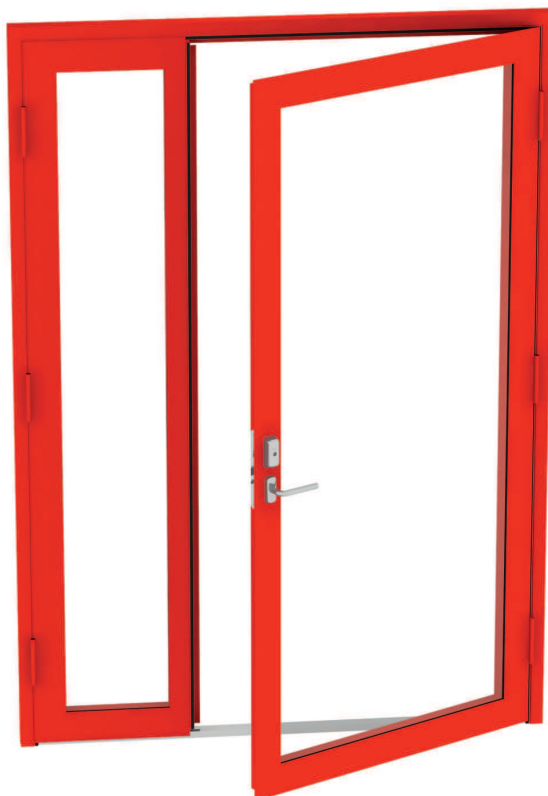

## GLAZED PROFILE DOOR

2/2014

Area: Internal door  
Profile: SP35000  
Fire class: n/a

**DETAILED INFORMATION**

Produced from Stålprofil AB steel profile  
Steel thickness 1,5 mm  
Profile depth 50 mm (door leaf and frame)  
Profile with 30 to 85 mm

**FINISHING MATERIALS**

Ground painted  
Stainless steel AISI 316L (brushed or polished finish)  
Painted in RAL or NCS color (wet or powder painted)  
Special finishing: copper, brass and lacquered steel

**SILL TYPES**

20 mm stainless steel tube sill as standard  
Without sill  
Automatic dropdown sill  
Other sill options available

**GLASS**

Glass to be specified according to project

**LOCKS**

All well-known online and offline hardware according to specification (ASSA, Abloy etc.)